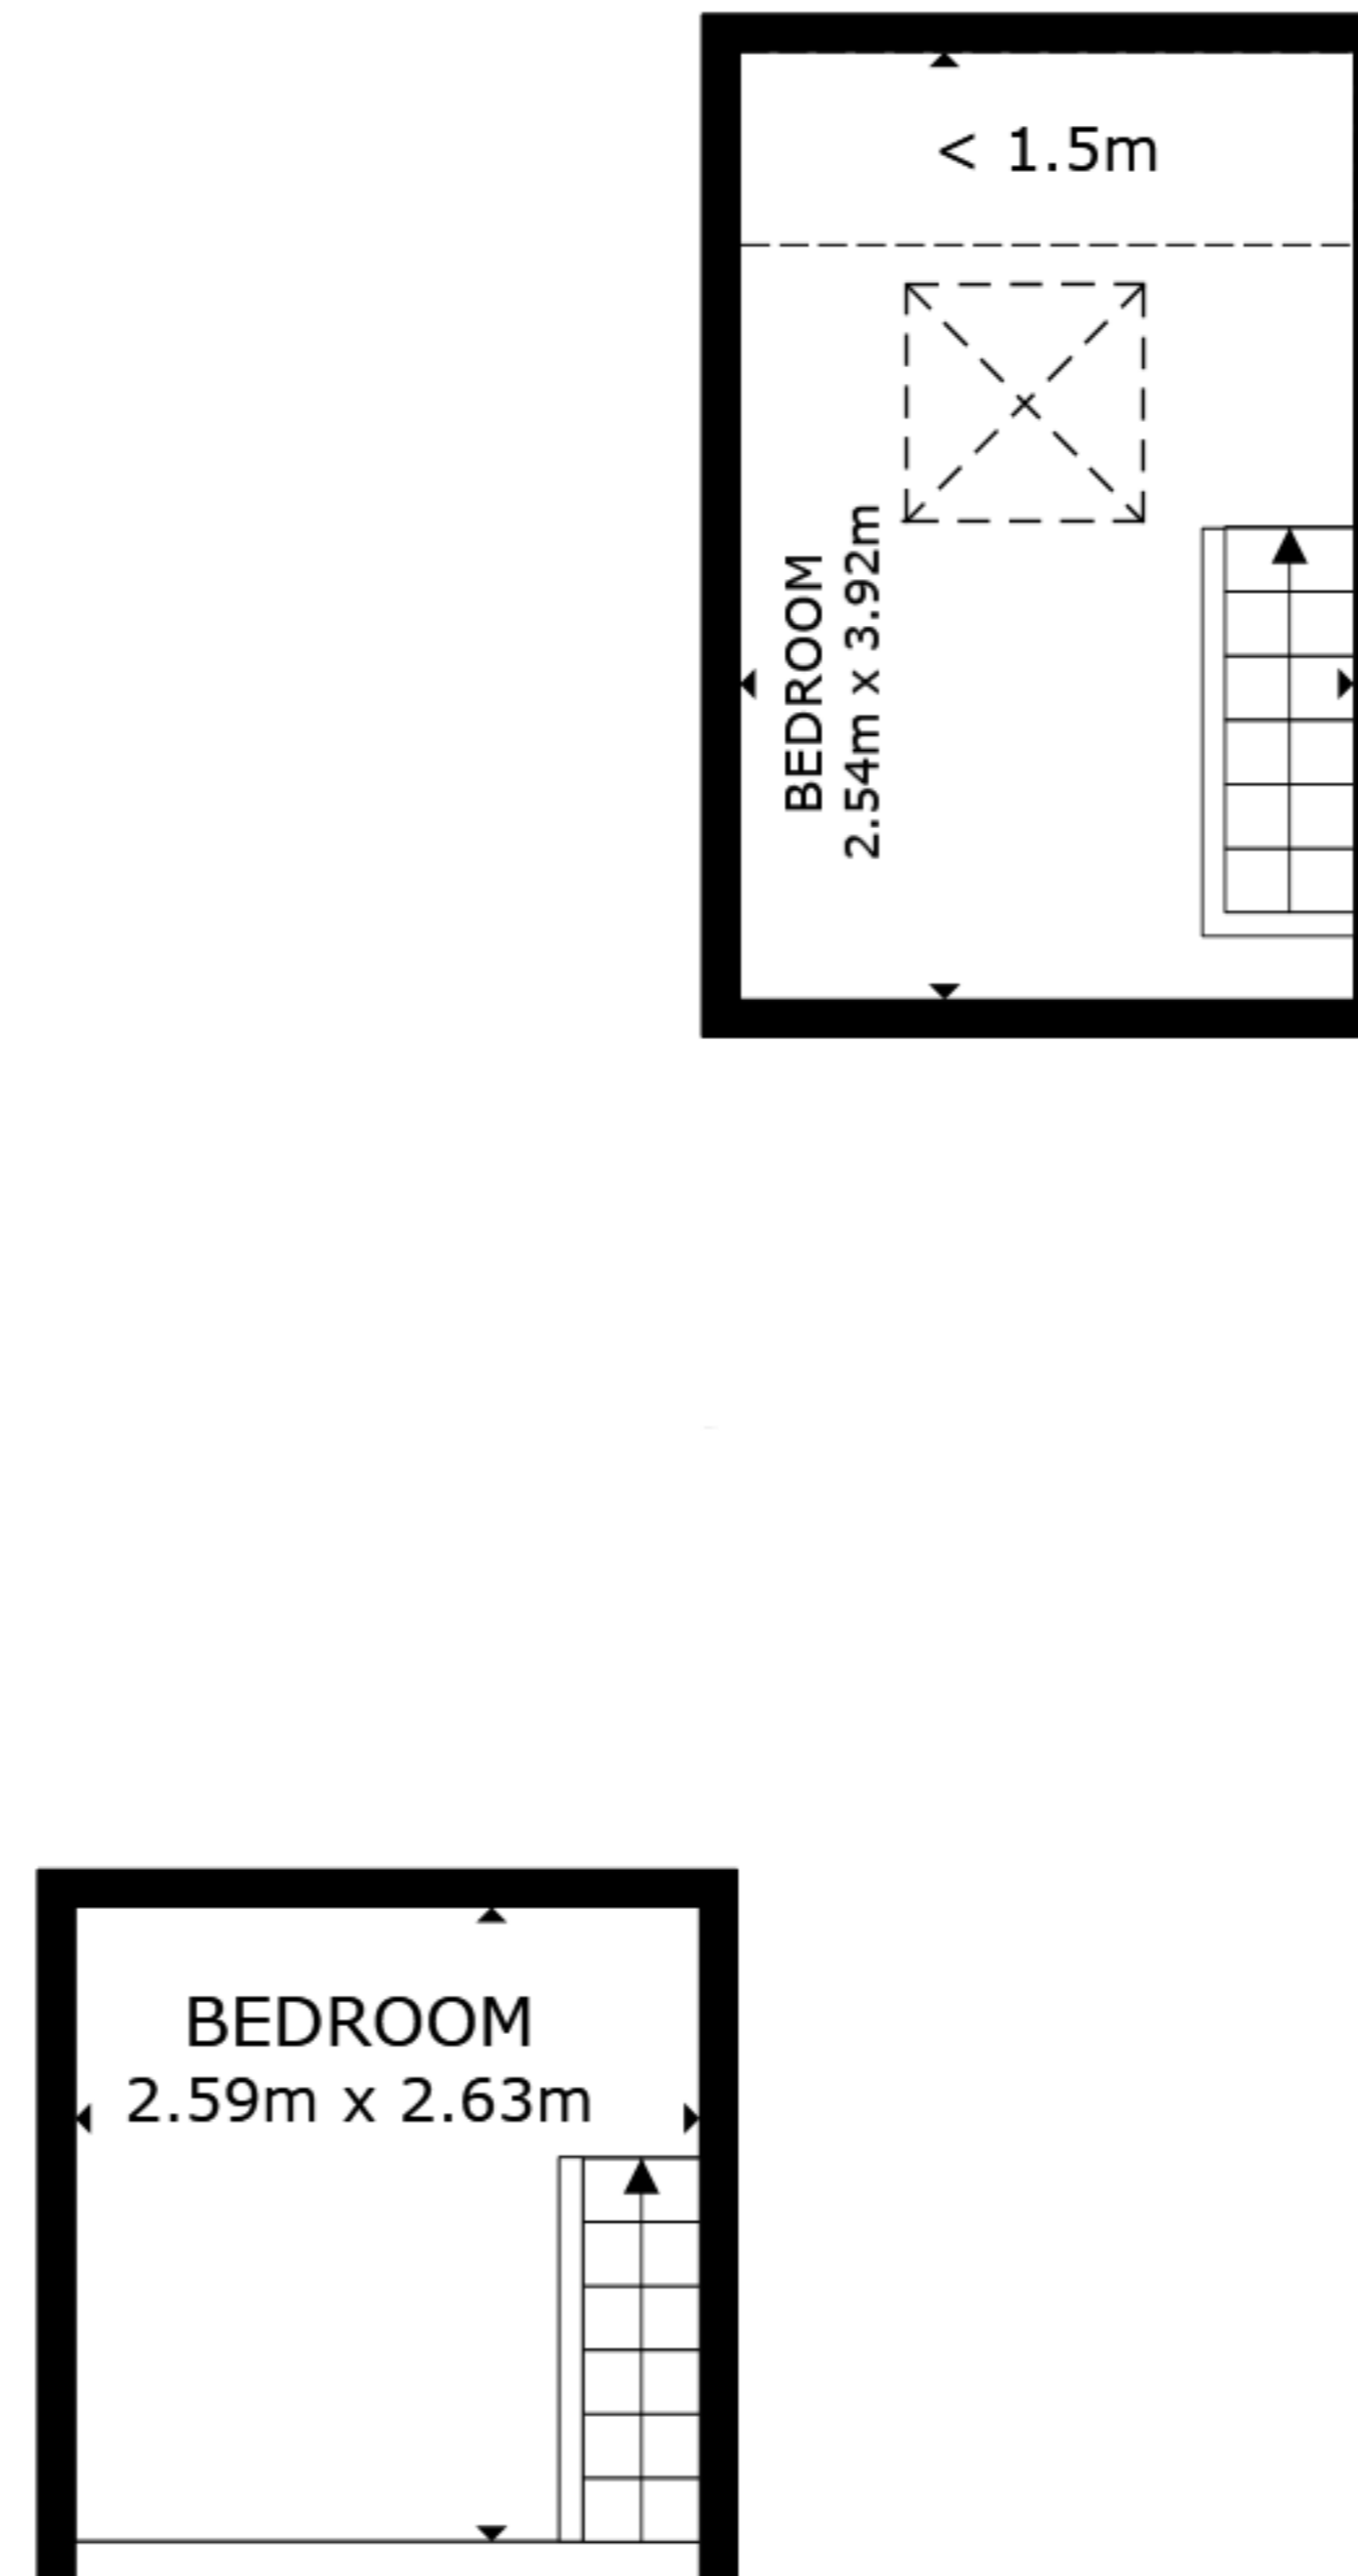

PLANTA 1

PLANTA 2

PLANTA 3

GROSS INTERNAL AREA
 PLANTA 1 89.9 m² PLANTA 2 14.7 m² PLANTA 3 38.2 m²
 EXCLUDED AREAS : REDUCED HEADROOM 2.0 m²
 TOTAL : 142.8 m²
 SIZES AND DIMENSIONS ARE APPROXIMATE, ACTUAL MAY VARY.