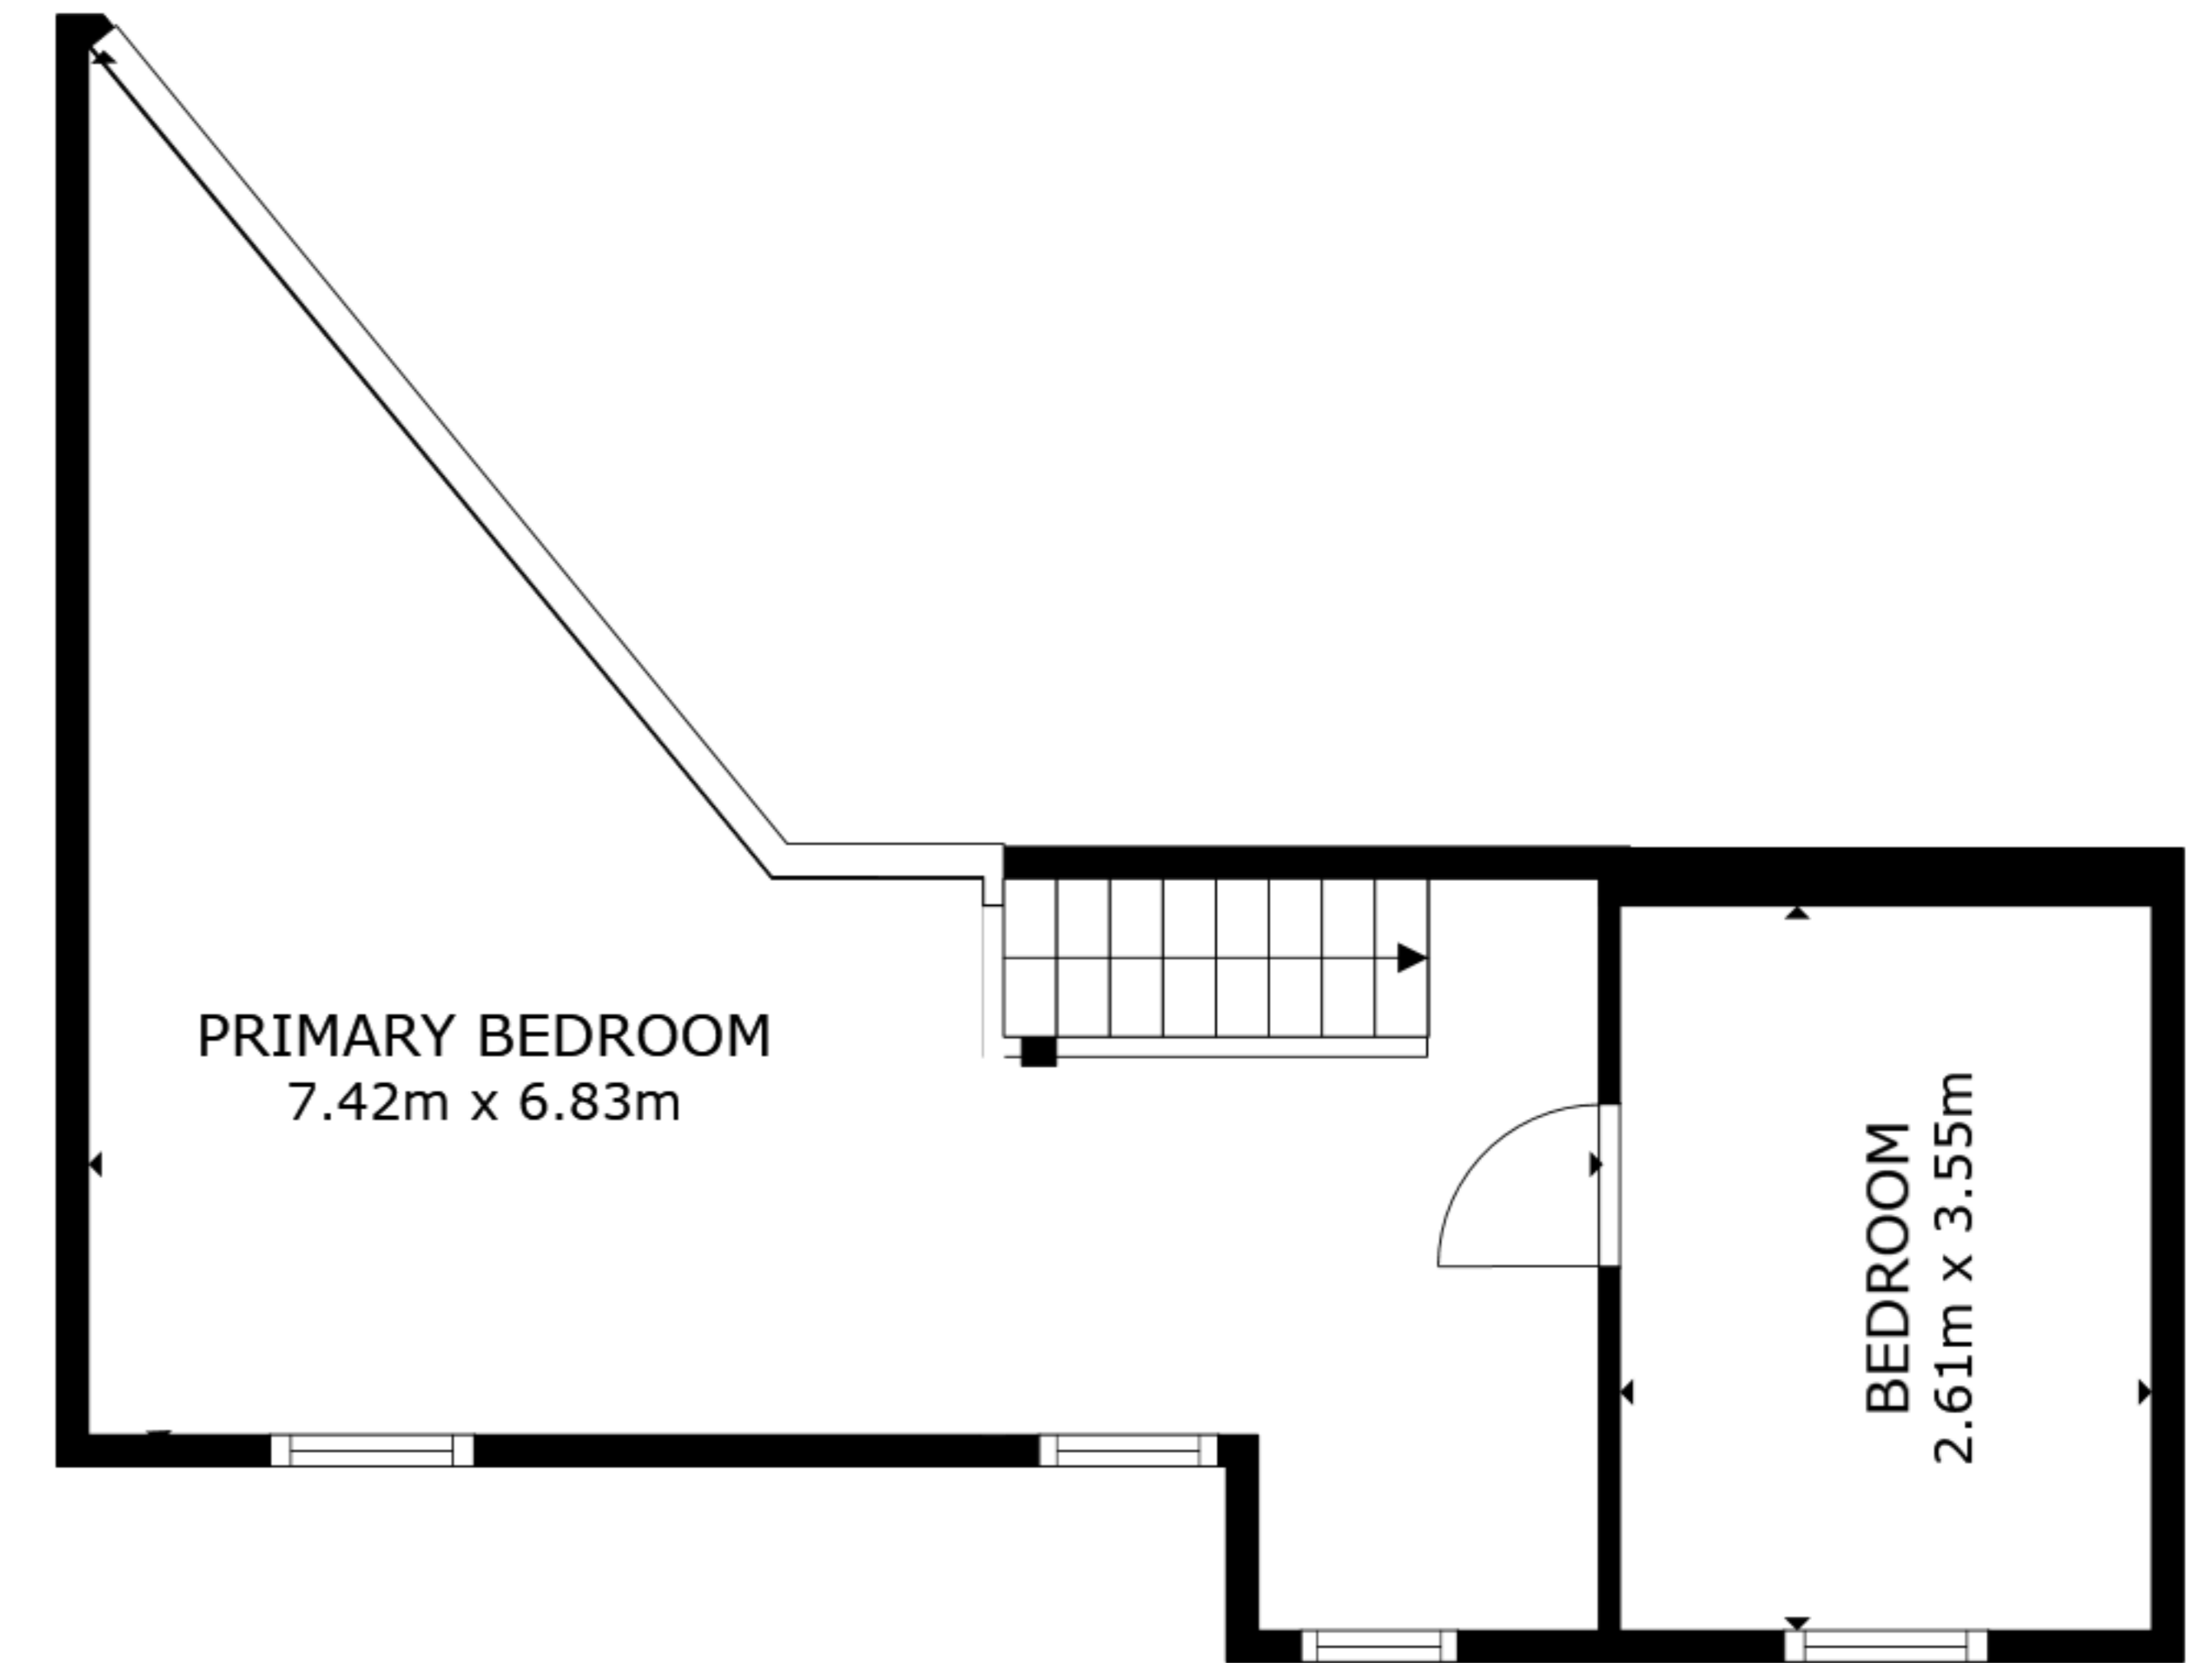

PLANTA 1

PLANTA 2

PLANTA 3

GROSS INTERNAL AREA
 PLANTA 1 89.9 m² PLANTA 2 14.7 m² PLANTA 3 38.2 m²
 EXCLUDED AREAS : REDUCED HEADROOM 2.0 m²
 TOTAL : 142.8 m²
 SIZES AND DIMENSIONS ARE APPROXIMATE, ACTUAL MAY VARY.