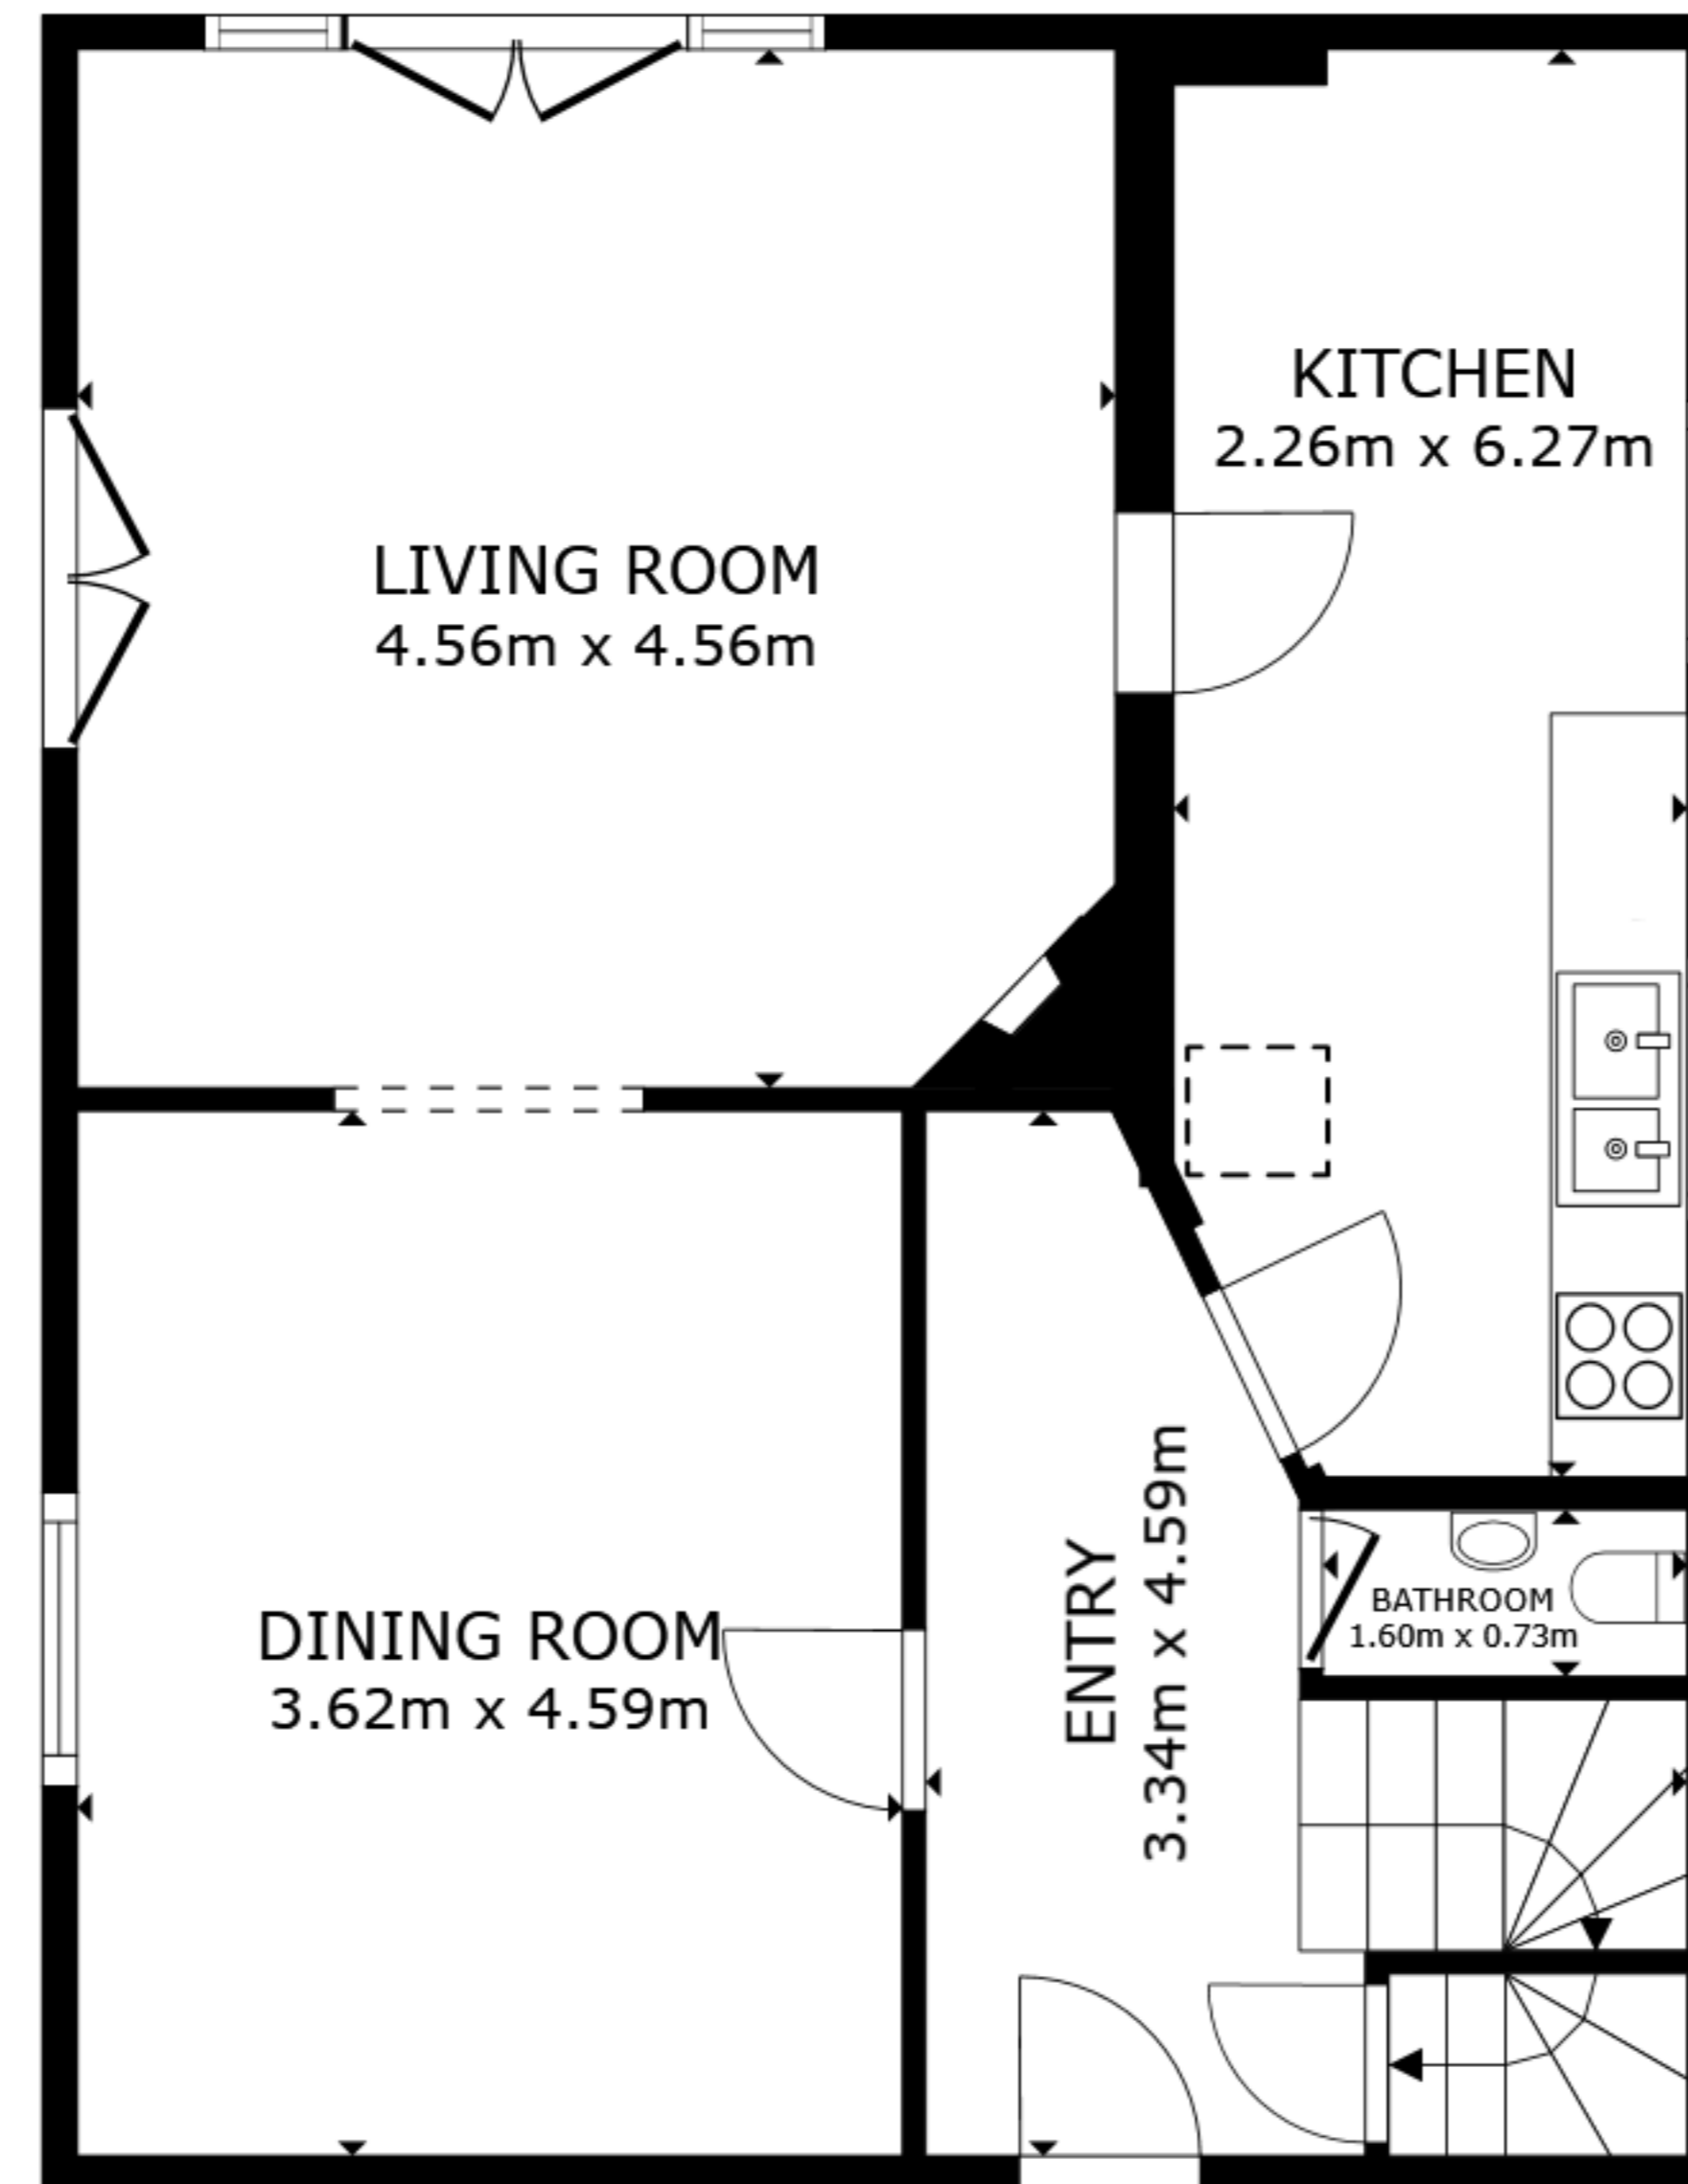

FLOOR 1

FLOOR 2

FLOOR 3

FLOOR 4

GROSS INTERNAL AREA
 FLOOR 1 76.3 sq.m. FLOOR 2 65.3 sq.m. FLOOR 3 65.4 sq.m. FLOOR 4 33.9 sq.m.
 EXCLUDED AREAS : REDUCED HEADROOM 8.8 sq.m.
 TOTAL : 240.8 sq.m.
 SIZES AND DIMENSIONS ARE APPROXIMATE, ACTUAL MAY VARY.