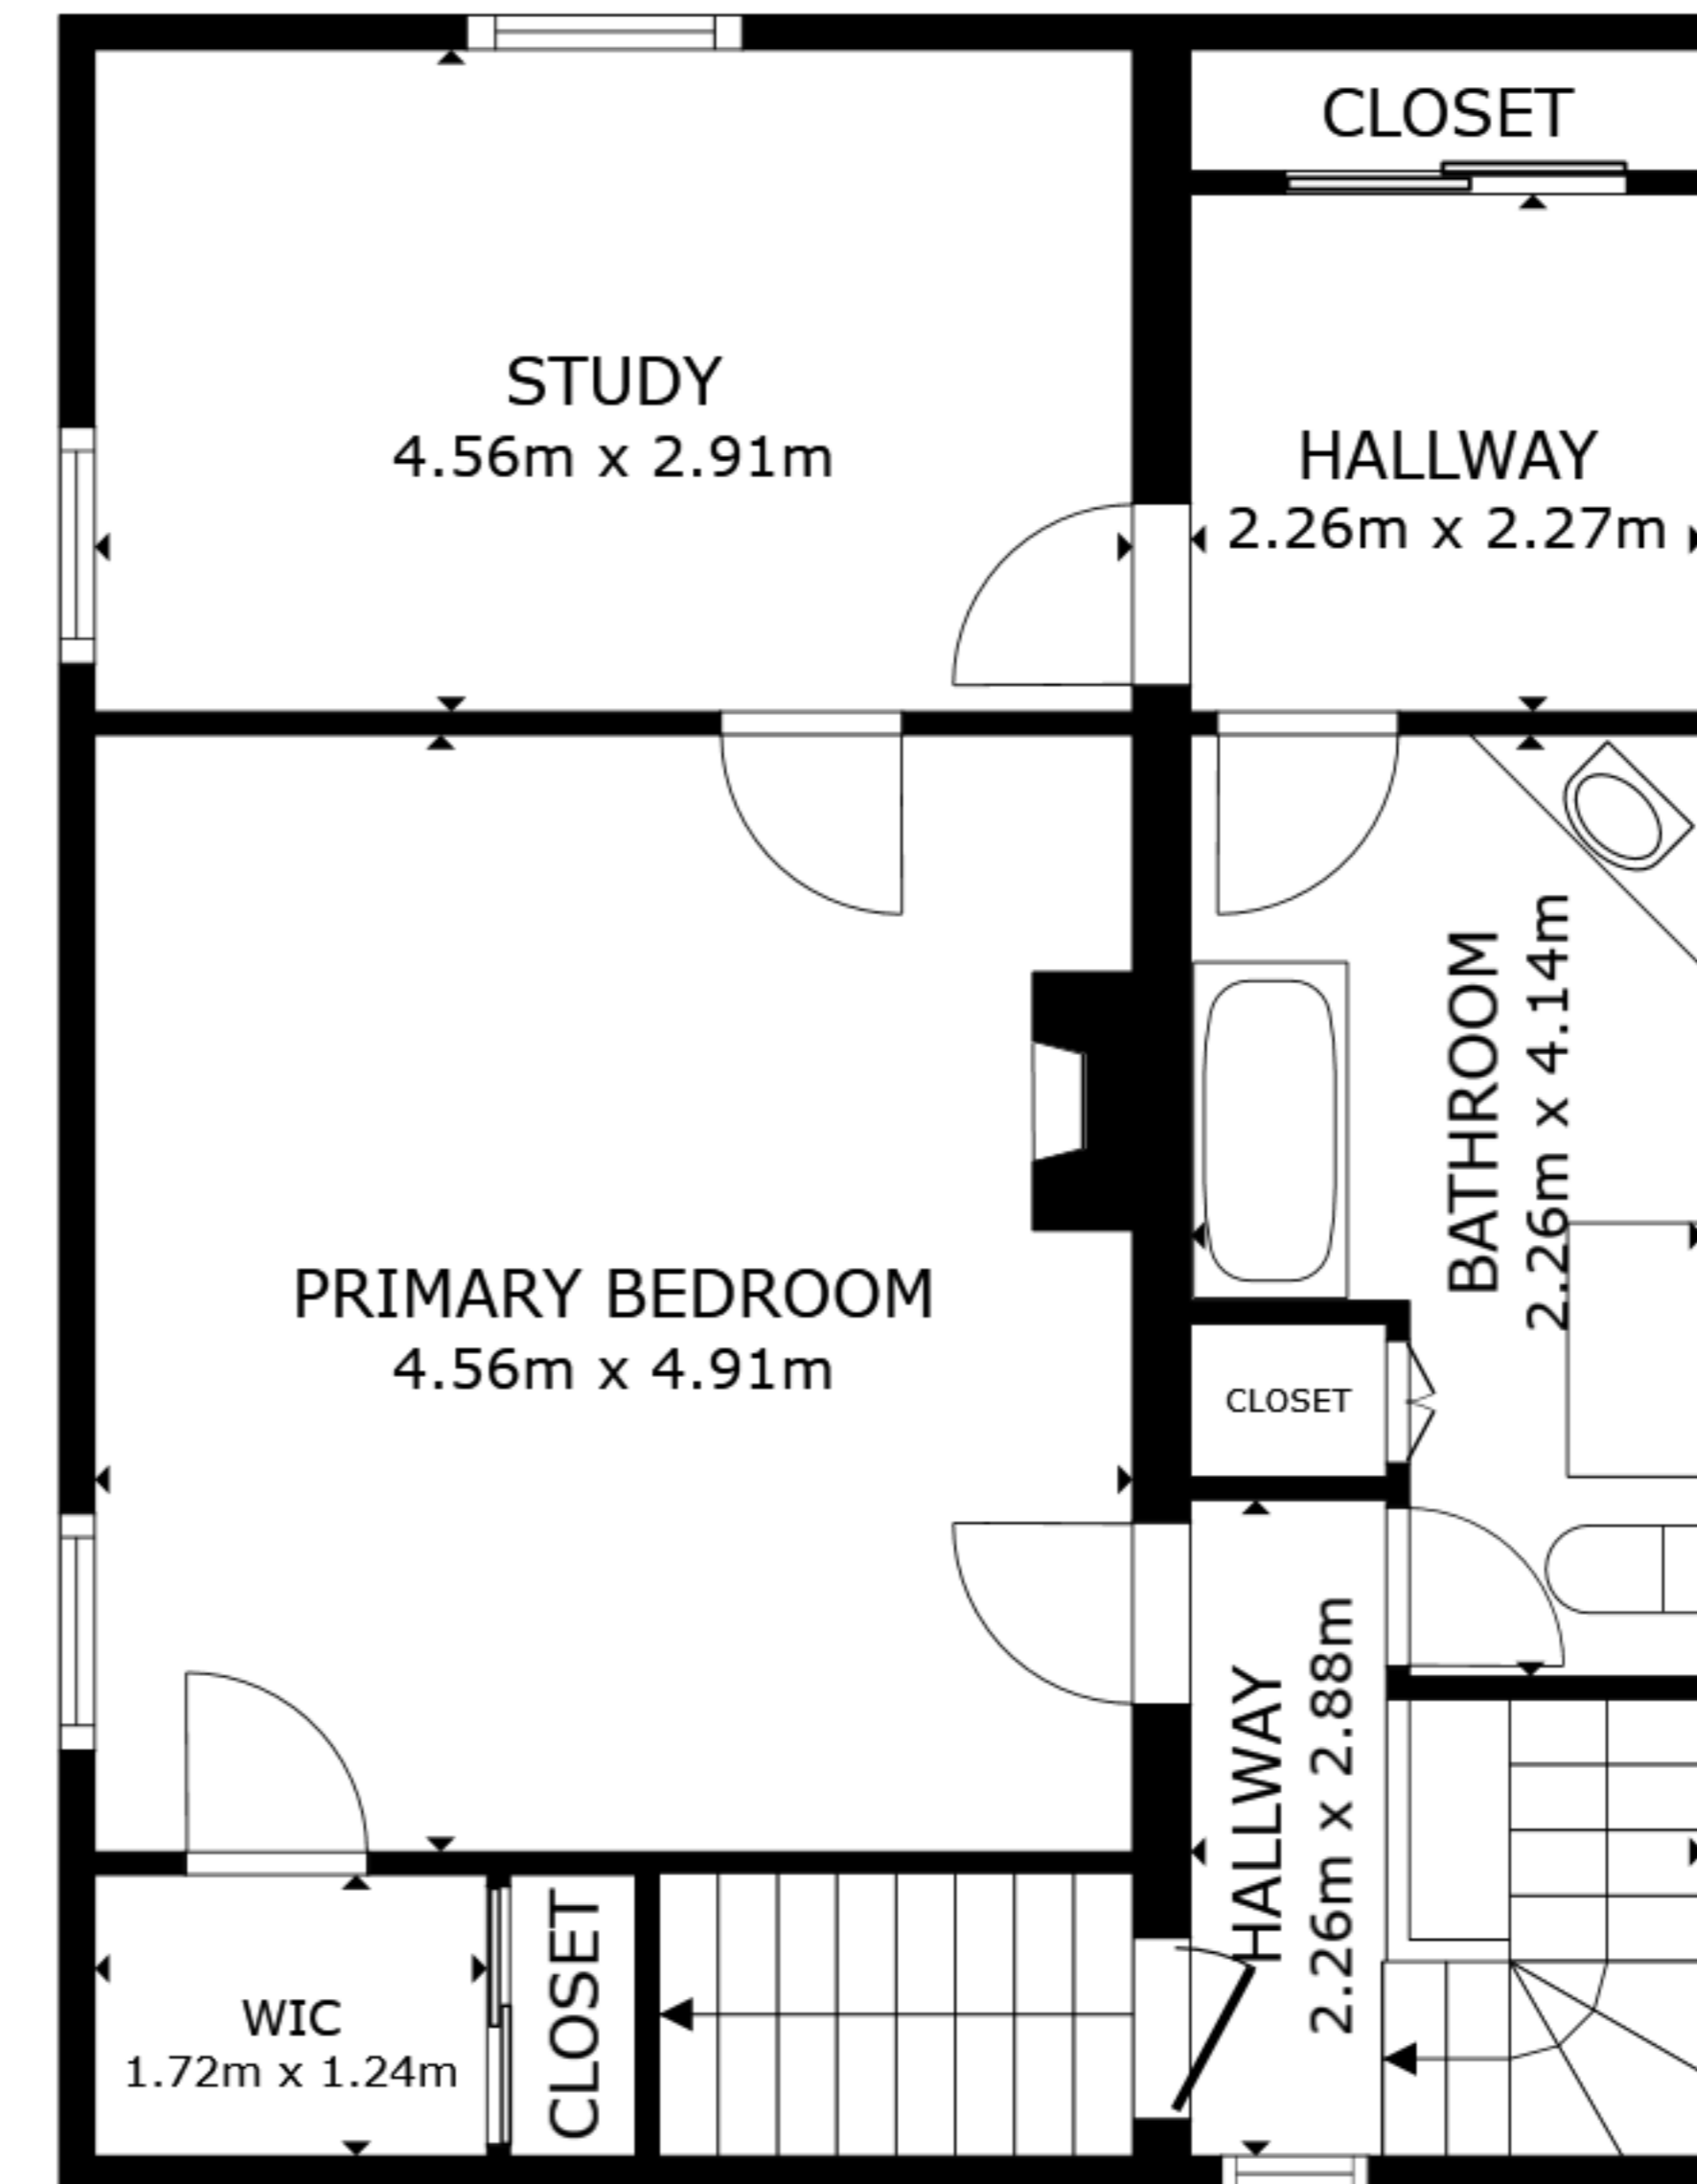

FLOOR 1

FLOOR 2

FLOOR 3

FLOOR 4

GROSS INTERNAL AREA
 FLOOR 1 76.3 sq.m. FLOOR 2 65.3 sq.m. FLOOR 3 65.4 sq.m. FLOOR 4 33.9 sq.m.
 EXCLUDED AREAS : REDUCED HEADROOM 8.8 sq.m.
 TOTAL : 240.8 sq.m.
 SIZES AND DIMENSIONS ARE APPROXIMATE, ACTUAL MAY VARY.