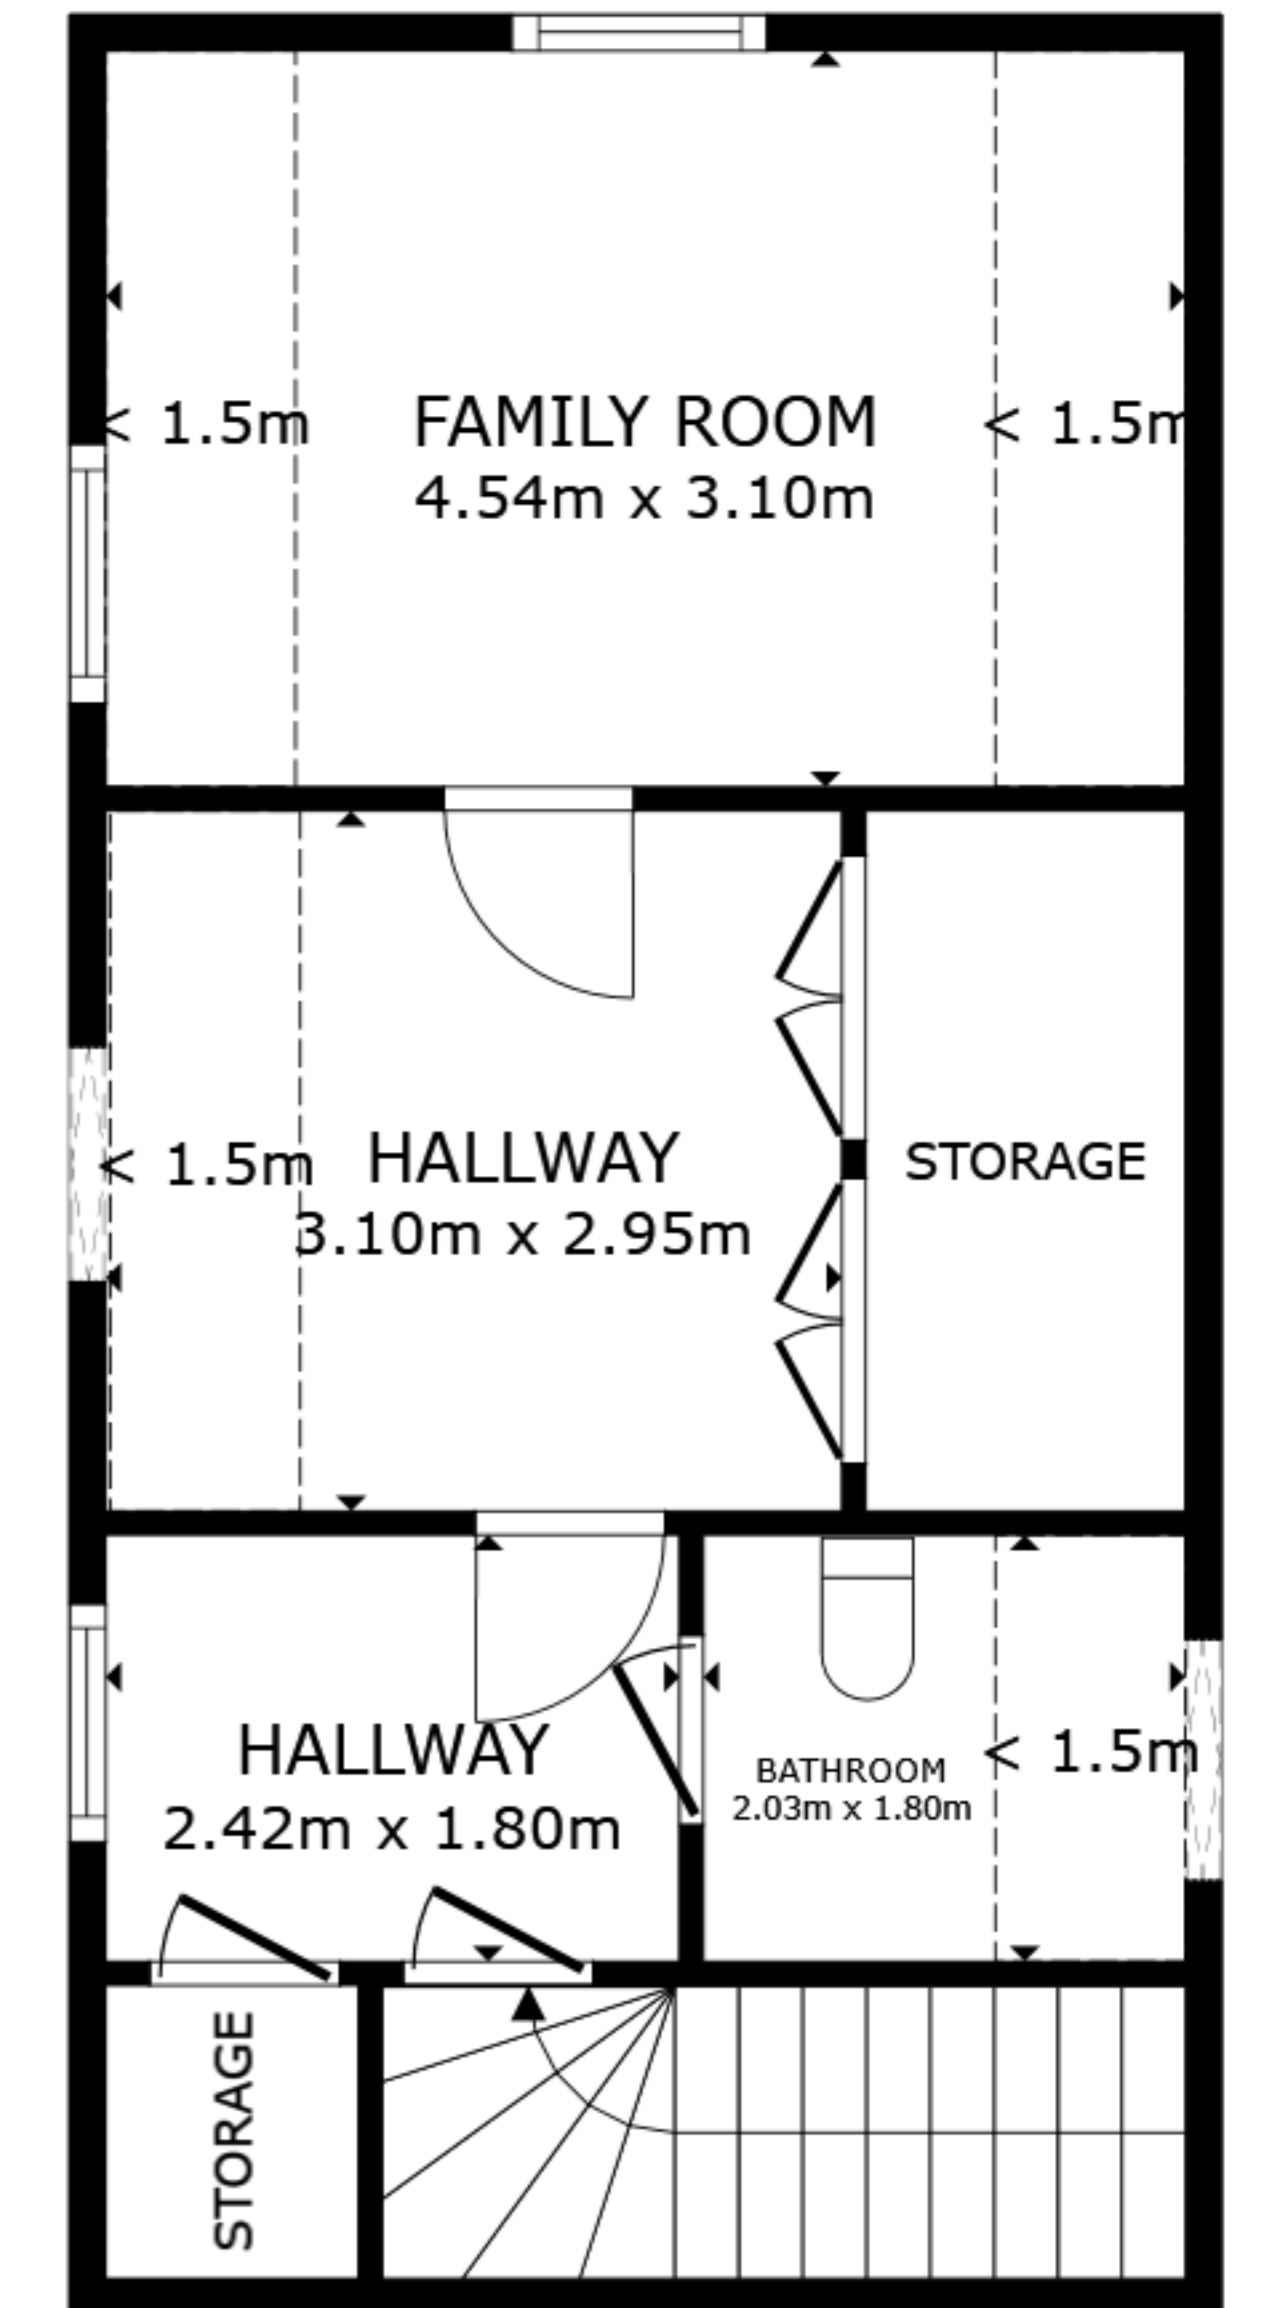

FLOOR 1

FLOOR 2

FLOOR 3

FLOOR 4

GROSS INTERNAL AREA
 FLOOR 1 76.3 sq.m. FLOOR 2 65.3 sq.m. FLOOR 3 65.4 sq.m. FLOOR 4 33.9 sq.m.
 EXCLUDED AREAS : REDUCED HEADROOM 8.8 sq.m.
 TOTAL : 240.8 sq.m.
 SIZES AND DIMENSIONS ARE APPROXIMATE, ACTUAL MAY VARY.